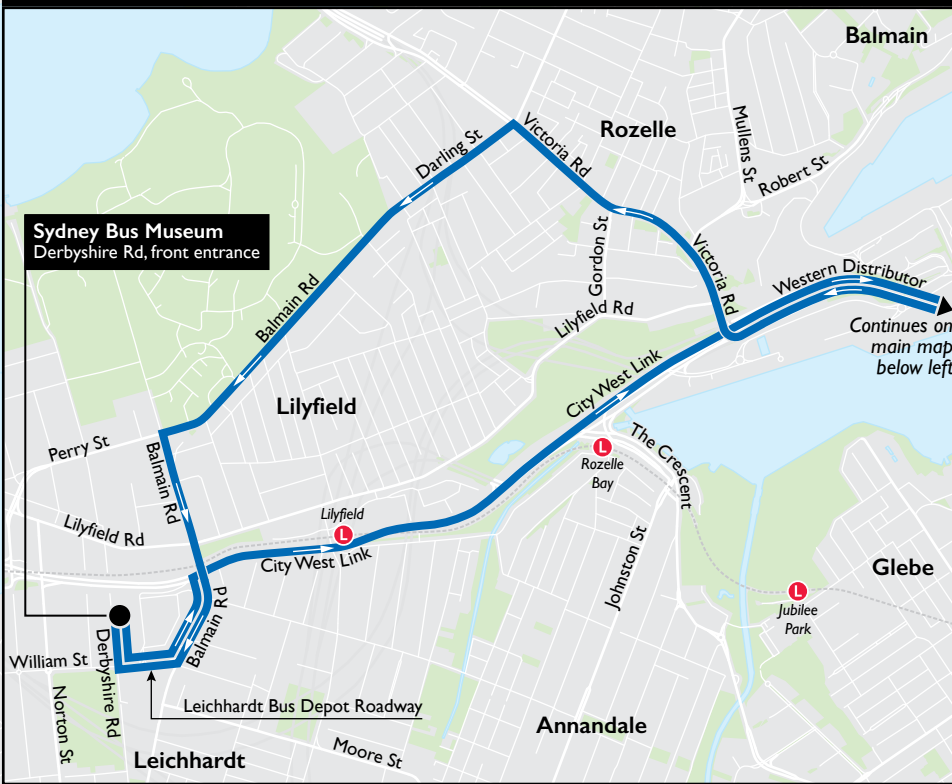

Sydney Bus Museum: Deckers in the Night

Leichhardt inset

- Legend**
- Bus route
 - Bus stop
 - Direction of travel
 - Metro station
 - Train station
 - Ferry wharf
 - Light Rail stop
- North